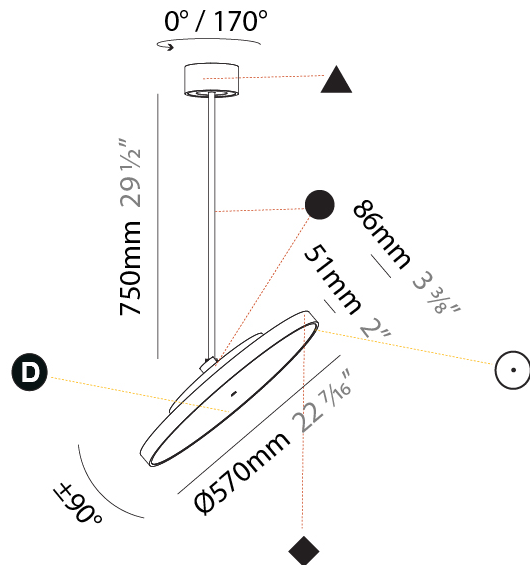

GENERAL

Series: Sign Diva Flex
Subseries: Sign Diva Flex
Partner: Prolicht
Division: Architectural
Installation: Suspension
Product Type: Pendant
Mounting Location: Ceiling
Light Distribution: Adjustable

PHYSICAL

Shape: Round
Diameter (mm): 570
Diameter (in): 22 7/16
Height (mm): 870
Height (in): 34 1/4
Weight (kg): 2.007
Weight (lbs): 4.42
Diffuser: PMMA - Opal / Micro-Prism / Sparkling Secret / Vintage Industrial
Fixture Finish: SSR / BKV / CWI / CRY / HAB / UFT / ITA / RUA / FTG / MYG / LOD / PUS / FRO / FUP / KIA / POP / BLS / SPG / MEY / GOH / CHC / COM / ABZ / JAG / OBR / MOS / ROR
Fixture Material: PMMA / Extruded Aluminum / Steel

ELECTRICAL

Lamp Type: LED (Zhaga Standard)
Input Wattage (W): 58.3
Total Output Wattage (W): 46.9
Dimming: Tri-Mode (Non-Dimming and Phase Dimming (120Vac only) and 0-10V Dimming)
Driver Included: Yes
Driver Location: Integrated
Driver Type: Constant Current - Universal
Driver Class: Class 2
Input Voltage (V): 120 - 277
Constant Current (MA): 350

LED

Color Temperature (°K): 2700 / 3000 / 3500 / 4000
Max. Delivered Lumen (lm): 4439 / 4759 / 4801 / 4899
Nominal Lumen (lm): 6199 / 6646 / 6705 / 6842
CRI: >90 CRI
Lamp Life (hrs): 50000

OPTICAL

Adjustability: Rotational 170°; Tilt 90°

RATINGS AND CERTIFICATIONS

Certified By: Certified for North American Standards
IP rating: IP20

PROJECT
TYPE
SPECIFIER
QUANTITY
DATE