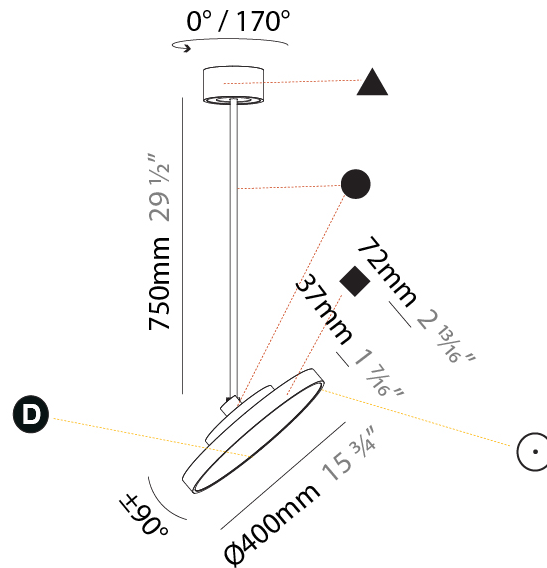

GENERAL

Series: Sign Diva Flex
Subseries: Sign Diva Flex
Partner: Prolicht
Division: Architectural
Installation: Suspension
Product Type: Pendant
Mounting Location: Ceiling
Light Distribution: Adjustable

PHYSICAL

Shape: Round
Diameter (mm): 400
Diameter (in): 15 3/4
Height (mm): 870
Height (in): 34 1/4
Weight (kg): 2.007
Weight (lbs): 4.42
Diffuser: PMMA - Opal / Micro-Prism / Sparkling Secret / Vintage Industrial
Fixture Finish: SSR / BKV / CWI / CRY / HAB / UFT / ITA / RUA / FTG / MYG / LOD / PUS / FRO / FUP / KIA / POP / BLS / SPG / MEY / GOH / CHC / COM / ABZ / JAG / OBR / MOS / ROR
Fixture Material: PMMA / Extruded Aluminum / Steel

ELECTRICAL

Lamp Type: LED (Zhaga Standard)
Input Wattage (W): 19.8
Total Output Wattage (W): 18
Dimming: Tri-Mode (Non-Dimming and Phase Dimming (120Vac only) and 0-10V Dimming)
Driver Included: Yes
Driver Location: Integrated
Driver Type: Constant Current - Universal
Driver Class: Class 2
Input Voltage (V): 120 - 277
Constant Current (MA): 500

LED

Color Temperature (°K): 2700 / 3000 / 3500 / 4000
Max. Delivered Lumen (lm): 1807 / 1943 / 1951 / 1991
Nominal Lumen (lm): 2250 / 2420 / 2430 / 2480
CRI: >90 CRI
Lamp Life (hrs): 50000

OPTICAL

Adjustability: Rotational 170°; Tilt 90°

RATINGS AND CERTIFICATIONS

Certified By: Certified for North American Standards
IP rating: IP20